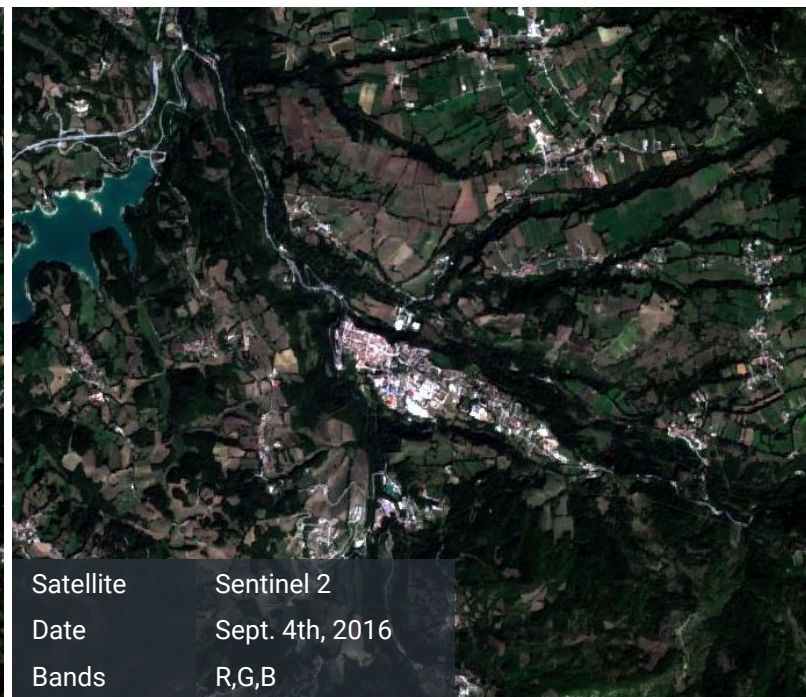

Change detection report Amatrice, Italy

Scenario

Location

Italy, Amatrice

Image type

Landsat 8

Images

Images taken before and after the earthquake that hit the area in August 2016.