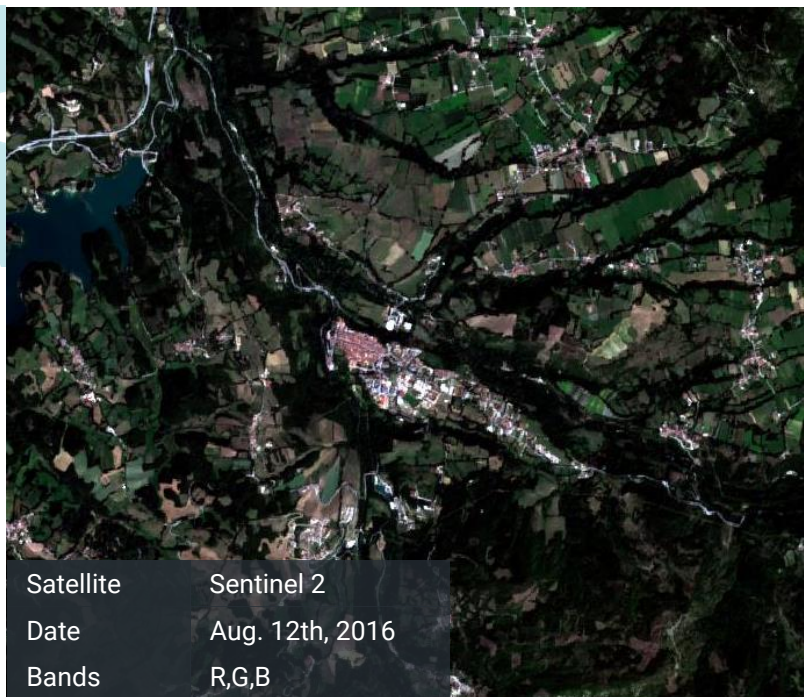

Change detection report Amatrice, Italy

Scenario

Location

Italy, Amatrice

Image type

Landsat 8

Images

Images taken before and after the earthquake that hit the area in August 2016.